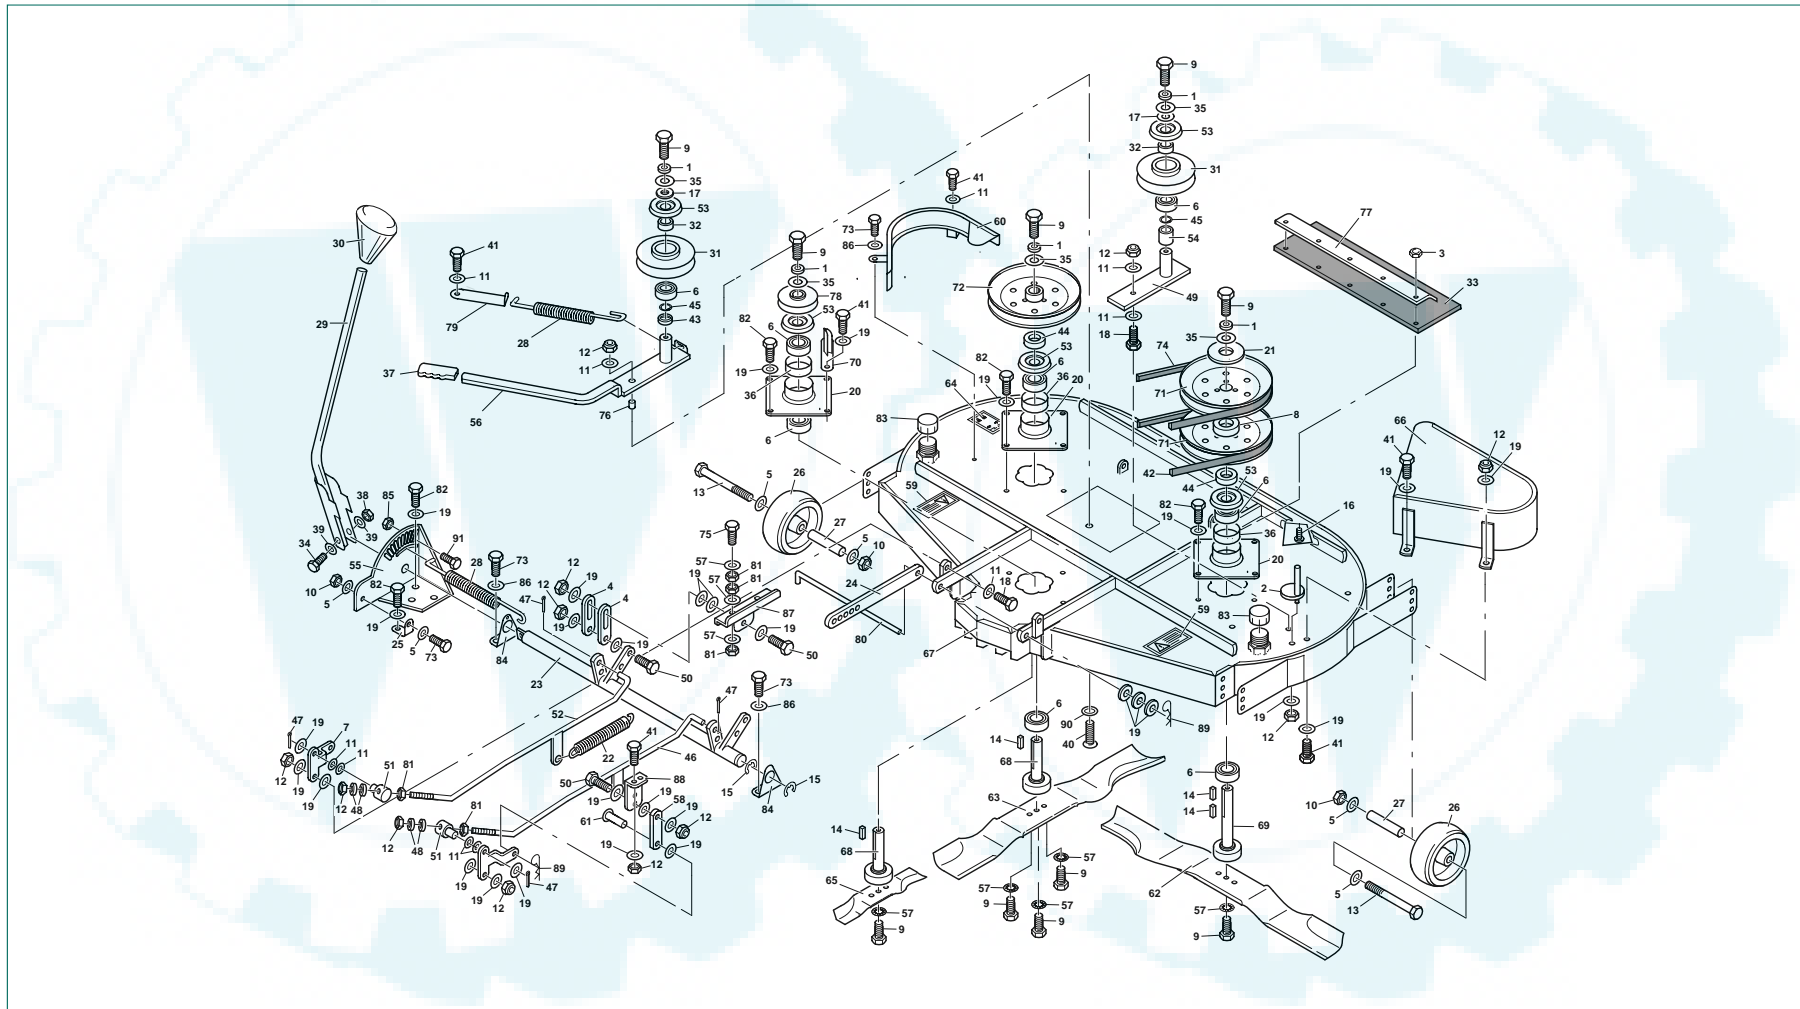

Westwood

42" (106cm) Contra-Rotating Cutter Deck

THE BEST OF BRITISH ENGINEERING